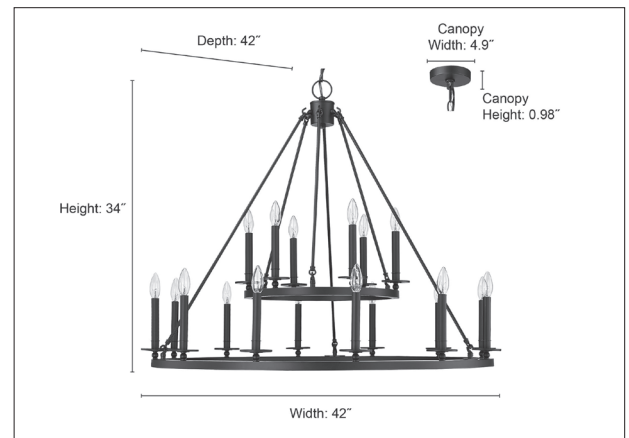

ITEM NUMBER

SKU's 46718 MB

Millennium Lighting
105 Declaration Drive
McDonough, GA 30253
www.millenniumlighting.com