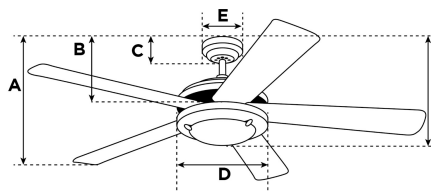

### Specifications

Size .....	52"
Blades.....	Reversible Plywood Blades (Black/Bleached Cherry)
Blade Pitch.....	12°
Approved Location .....	Indoor
Suggested Room Size.....	N/A
Down Rod.....	3/4" x 4"
Installation.....	Down Rod Only
Max. Ceiling Angle.....	N/A
Lead Wire .....	54"
Light Bulb Usage.....	Includes 18 Watt Integrated LED
Control.....	Remote Control Included
Motor Finish.....	Matte Black
Motor Material .....	Silicon Steel Motor 153mm x 17mm
Reverse Airflow.....	Yes
Capacitor .....	Dual
Switch Housing Cap.....	Not Included

### Warranty

Ceiling fans backed by our Limited Lifetime Warranty have a lifetime motor warranty and a 2-year warranty on all other parts.

A. Top of Canopy to Bottom of Blades .....	10.8"
B. Top of Canopy to Bottom of Switch House .....	8.4"
C. Top of Canopy to Bottom of Canopy .....	2.4"
D. Width of Motor Housing.....	7.9"
E. Width of Canopy.....	5.1"
F. Top of Canopy to Bottom of Glass .....	13.7"